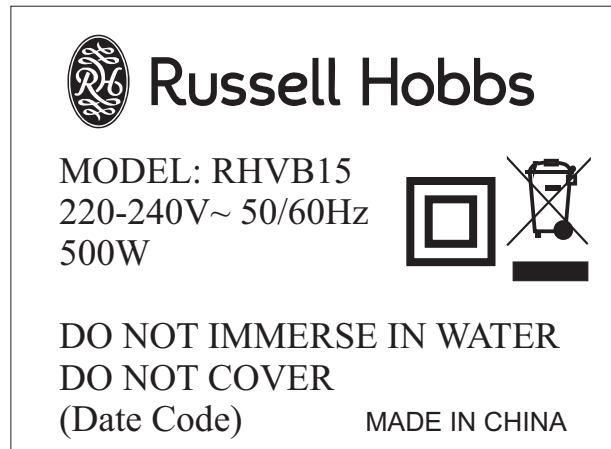

# RATING LABEL

## Date Code Format

The Date Code on the rating label must have the following format

YYWW

YY = Year of manufacture (e.g. for 2014 YY =14)

WW = Week of production (e.g. for week beginning 17 Nov 2014 WW=47)